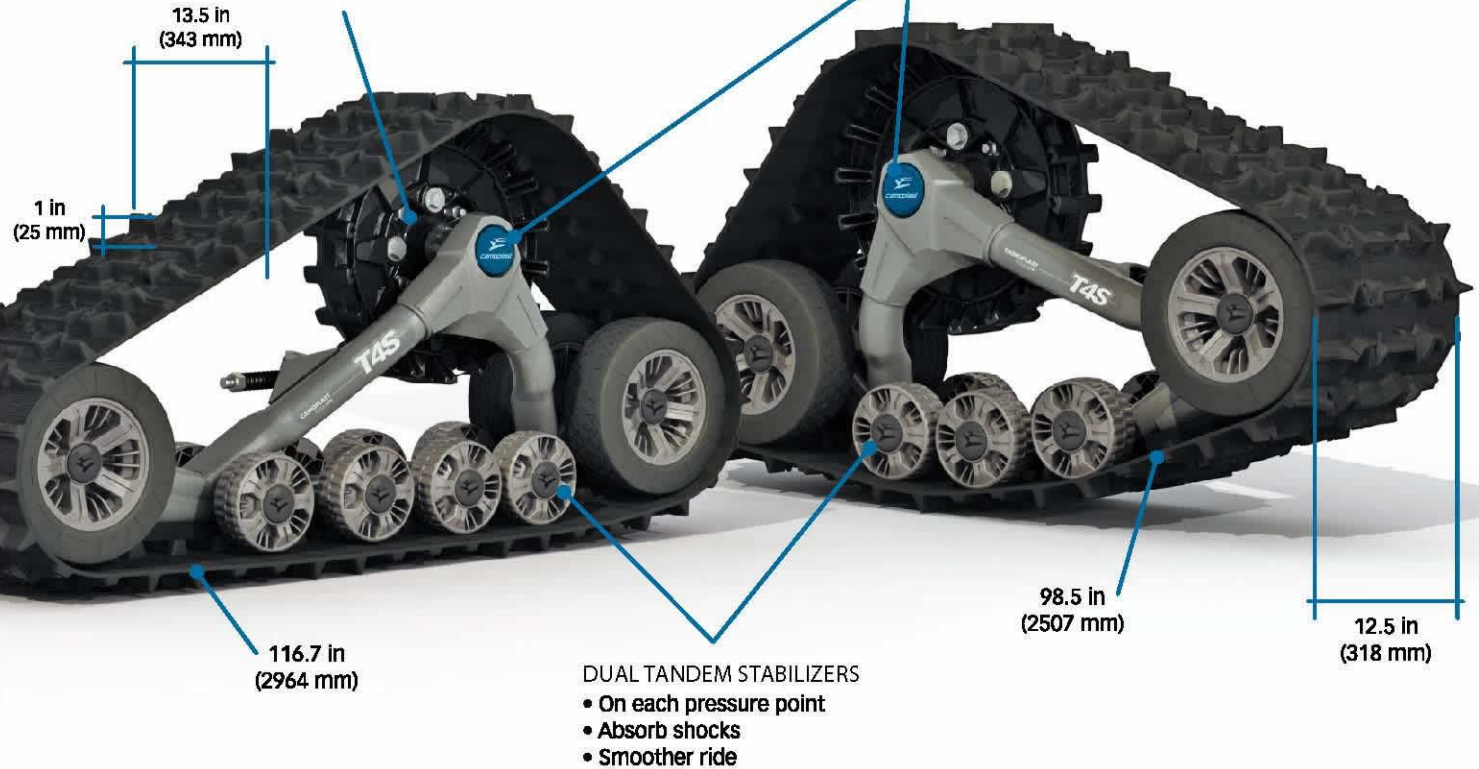

TATOU T4S ATV APPLICATION CHART

WHAT TO ORDER

- **Quantity 1:** TATOU T4S Undercarriage Kit (includes 4 tracks)
- **Quantity 1:** Adaptor Kit (mounts tracks to ATV)
(Order both kits to receive everything required for one ATV)

¹ Lift kit required

TATOU T4S UTV APPLICATION CHART

INTERNAL DRIVE SYSTEM

- Unique 4-season riding solution
- Reduced friction
- Maximizes power delivery in all conditions
- Minimizes splatter and accumulation

HUB

- Outer seals improve bearing durability
- Stainless steel sleeves to reduce maintenance

WHAT TO ORDER

- **Quantity 1:** TATOU T4S Undercarriage Kit (includes 4 tracks)
- **Quantity 1:** Adaptor Kit (mounts tracks to UTV)
 (Order both kits to receive everything required for one UTV, exception is Commander XT and Commander XT/X have only one part number)