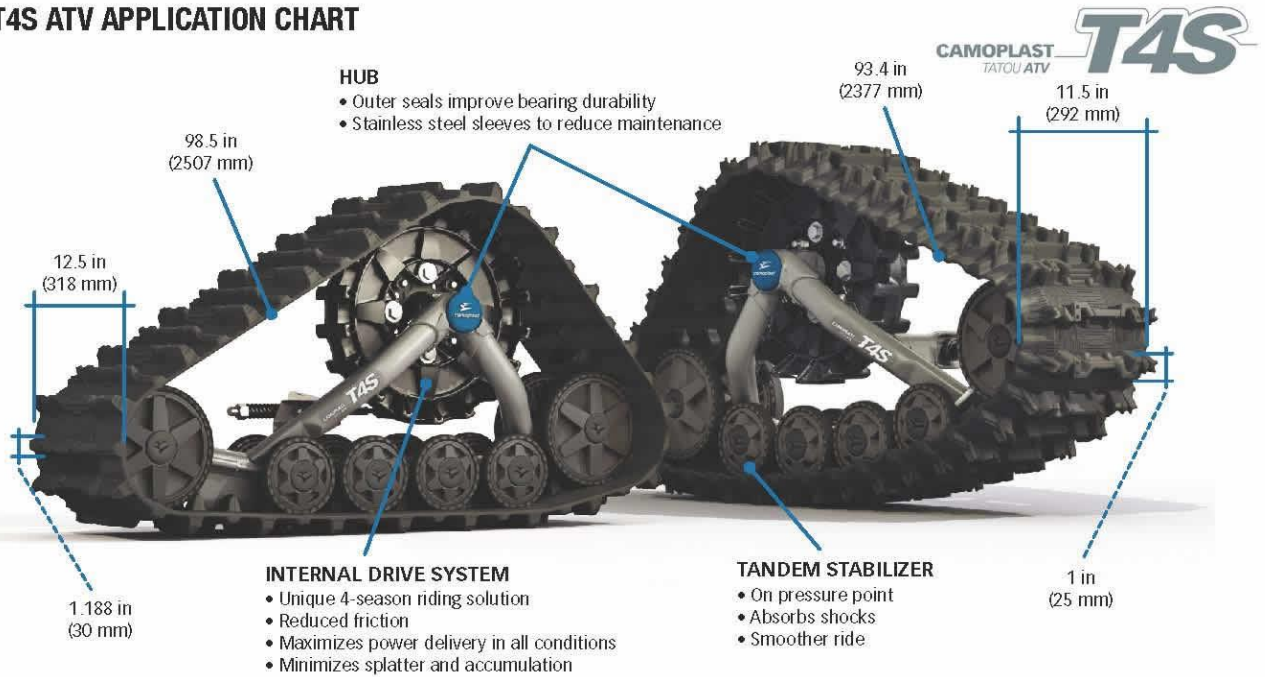

TATOU T4S ATV APPLICATION CHART

WHAT TO ORDER

- **Quantity 1:** TATOU T4S Undercarriage Kit (includes 4 tracks)
- **Quantity 1:** Adaptor Kit (mounts tracks to ATV)
(Order both kits to receive everything required for one ATV)

¹ Lift kit required

TATOU T4S UTV APPLICATION CHART

INTERNAL DRIVE SYSTEM

- Unique 4-season riding solution
- Reduced friction
- Maximizes power delivery in all conditions
- Minimizes splatter and accumulation

HUB

- Outer seals improve bearing durability
- Stainless steel sleeves to reduce maintenance

WHAT TO ORDER

- **Quantity 1:** TATOU T4S Undercarriage Kit (includes 4 tracks)
- **Quantity 1:** Adaptor Kit (mounts tracks to UTV)
 (Order both kits to receive everything required for one UTV, exception is Commander XT and Commander XT/X have only one part number)